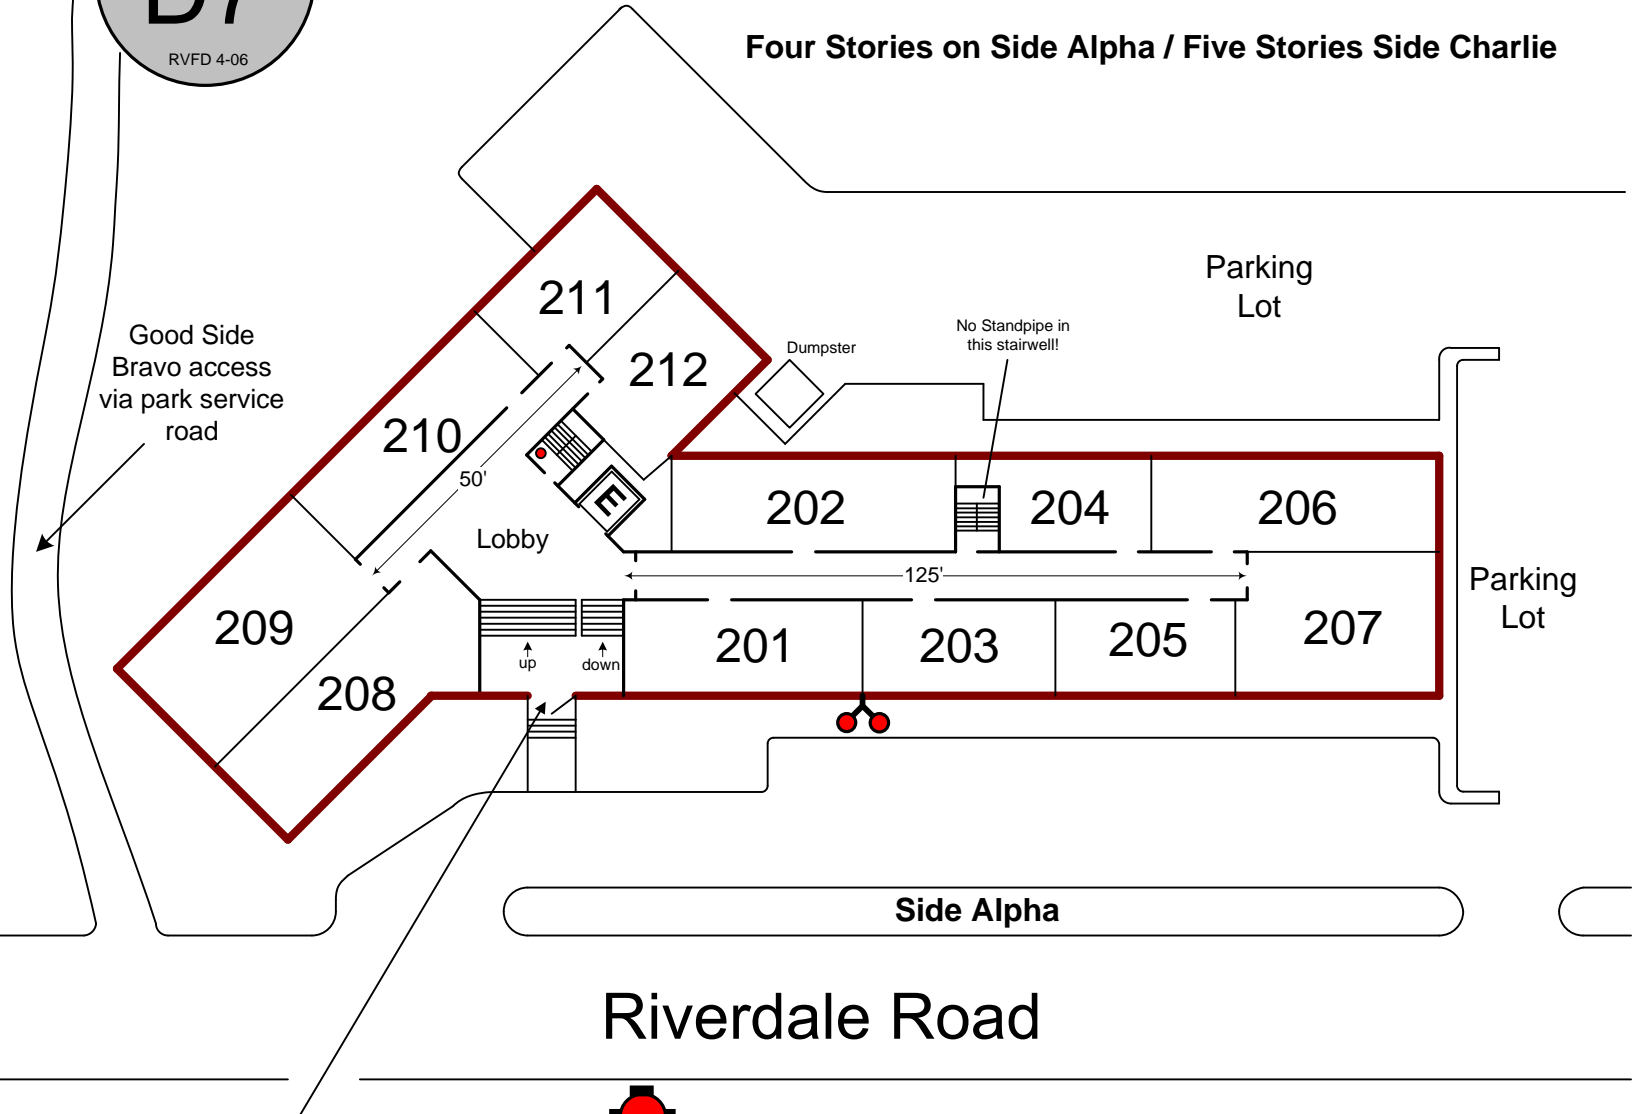

5023 Riverdale Road

Calvert Park Apartments

Four Stories on Side Alpha / Five Stories Side Charlie

Main Entrance: Split foyer stairs access bottom floor (A3-112) and second floor (201-212) only. Proceed to stairwell in lobby next to the elevator to access floors 3-5. **This is the only stairwell with a standpipe.**

Secondary Hydrant →
(250' at 5011 Riverdale Road)

Roof Access: Hatch in lobby stairwell near elevator only.

Basement Floor Layout