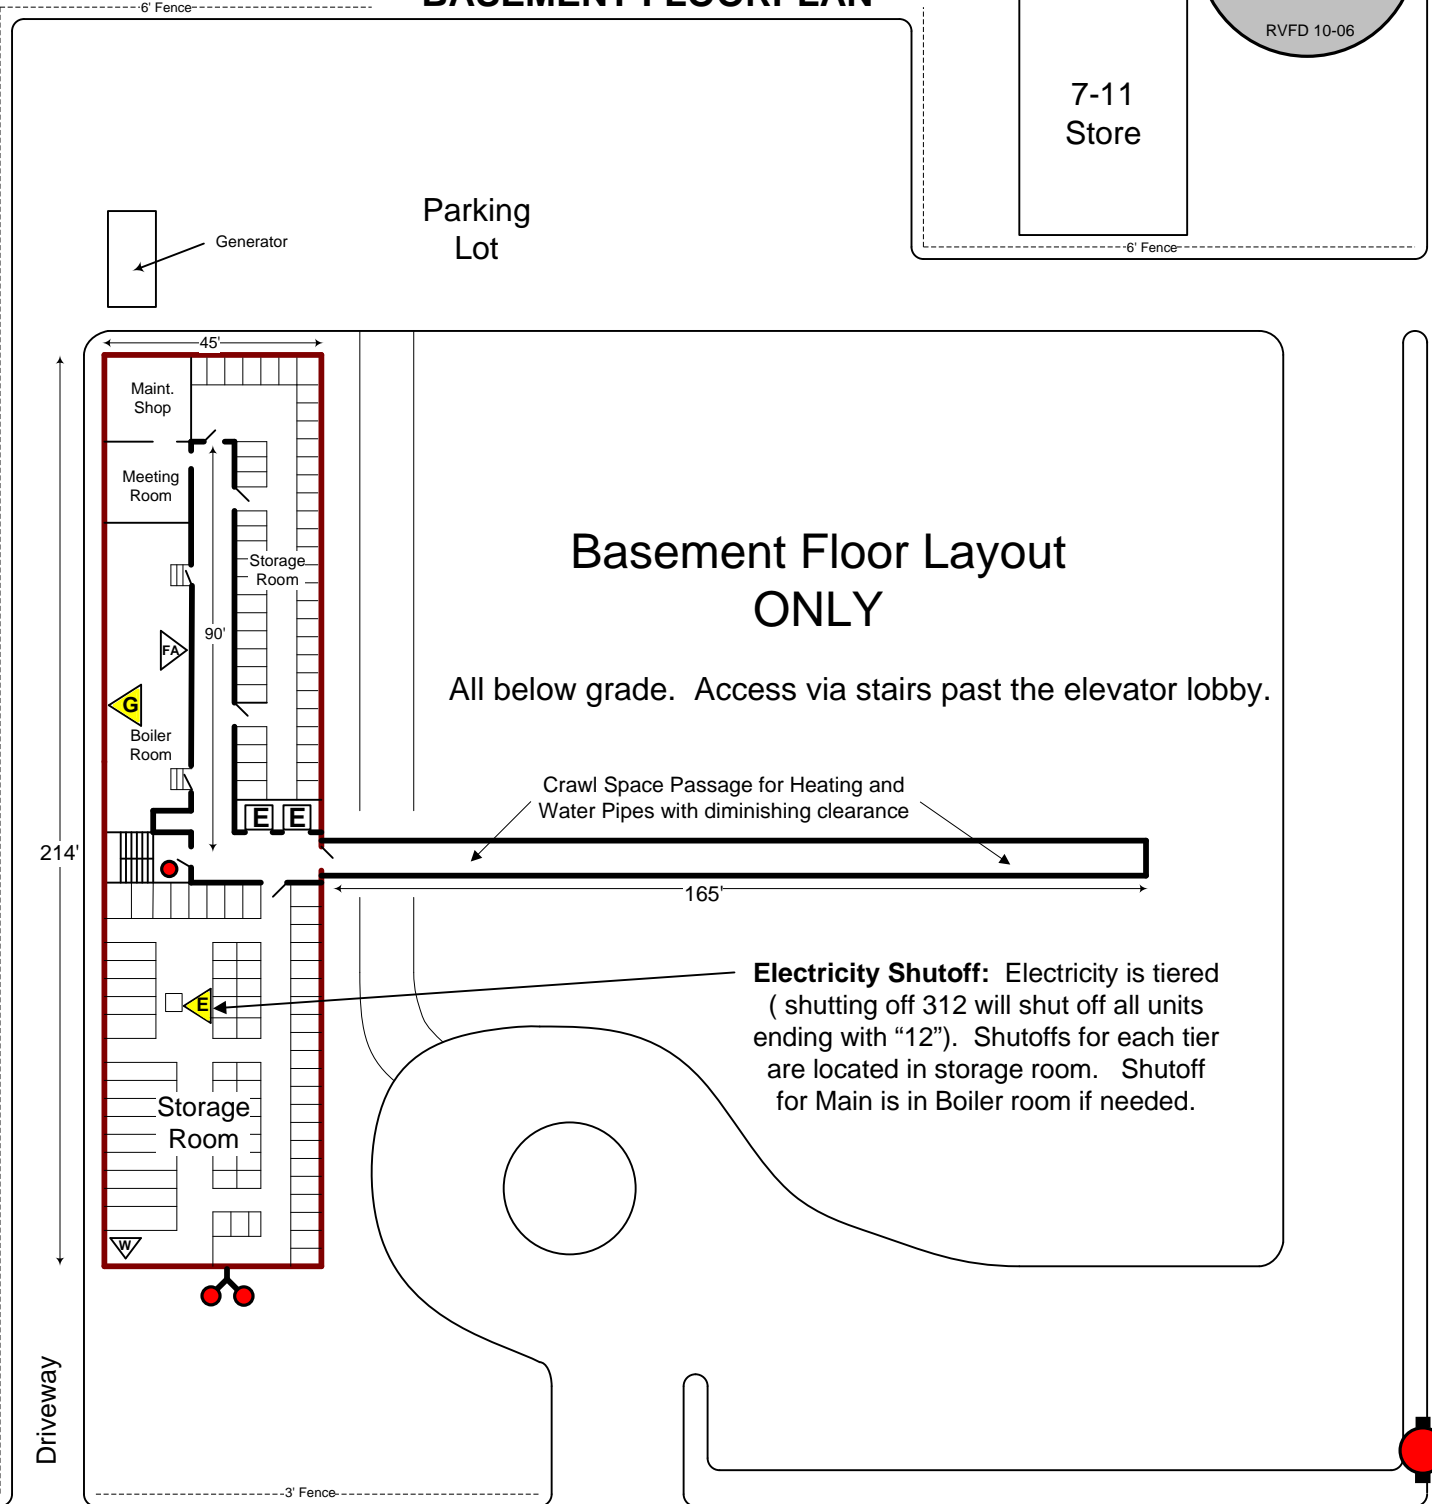

4410 Oglethorpe Street

Oglethorpe House Condominiums

BASEMENT FLOORPLAN

Electricity Shutoff: Electricity is tiered (shutting off 312 will shut off all units ending with "12"). Shutoffs for each tier are located in storage room. Shutoff for Main is in Boiler room if needed.

Oglethorpe Street

44th Ave

No apartments below Ground level. Basement under 114 through 118 only. Apartment numbers are the same on every floor (i.e.: 712 is above 612)

- Electric Shutoff:** Basement storage room
- Gas Shutoff:** Basement boiler room (beneath 117)
- Water Shutoff:** Basement storage room (beneath 111)
- Basement Access:** Access via west wing stairs near elevators only.