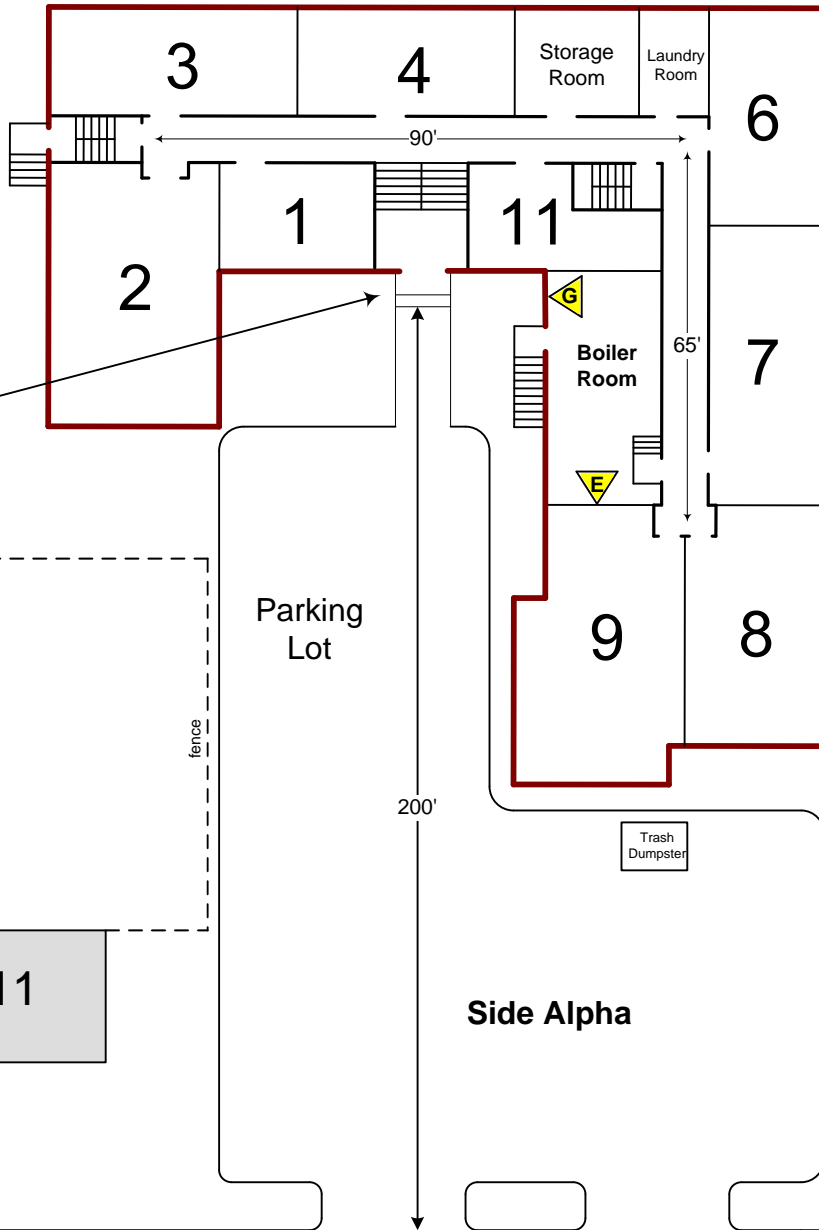

← 5409 Riverdale Rd →

5609 54th Ave

Main Entrance: Split foyer stairs access bottom floor (1-11) and middle floor (101-111) only. Proceed right or left to interior stairs to access upper floor (201-211).

**3 Stories
 No Standpipe!**

**Gas, Electrical and
 Water Shutoffs :**
 All in 1st floor boiler room

← To Riverdale Rd

54th Avenue

← From 9